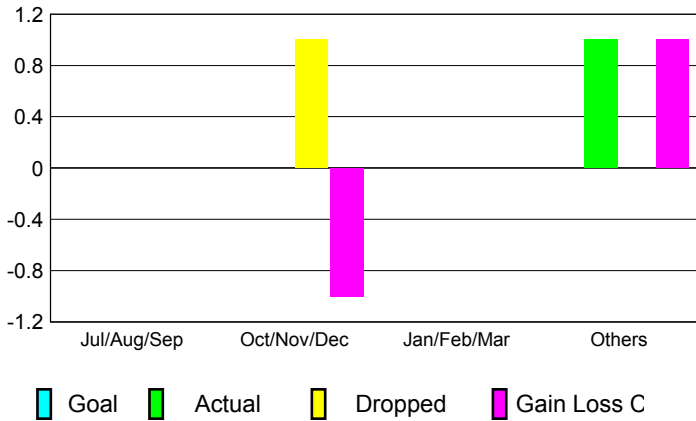

GMT: **HOWARD LEE**

Location: **NETHERLANDS**

GMT CA: **4**

CLUBS

Month	New Club Goal	Actual New Clubs	Actual Dropped Clubs	Gain/Loss of Clubs
2012-2013				
Jul/Aug/Sep	0	0	0	0
Oct/Nov/Dec	0	0	1	-1
Jan/Feb/Mar	0	0	0	0
Apr/May/June	0	1	0	1
Totals	0	1	1	0

MEMBERSHIP

Month	Net Memb Goal	Actual New Memb	Actual Dropped Memb	Gain/Loss of Memb
2012-2013				
Jul/Aug/Sep	0	74	133	-59
Oct/Nov/Dec	0	23	33	-10
Jan/Feb/Mar	0	24	11	13
Apr/May/June	0	78	94	-16
Totals	0	199	271	-72

Club Results 2012-2013
Goal, New, Dropped, Gain/Loss

Membership Results 2012-2013
Goal, New, Dropped, Gain/Loss

YTD Status Quo Clubs 2012-2013

Status Quo Clubs Compared to Status Quo Members

Gender Comparison 2012-2013