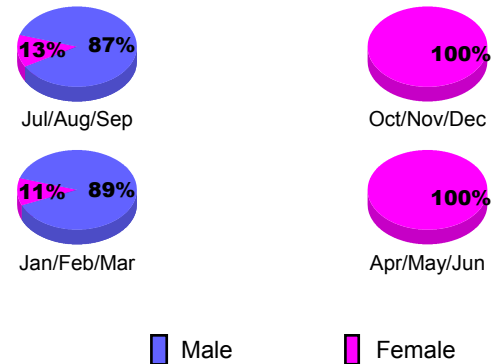

MEMBERSHIP

Month	Net Memb Goal	Actual New Memb	Actual Dropped Memb	Gain/Loss of Memb
2012-2013				
Jul/Aug/Sep	0	74	133	-59
Oct/Nov/Dec	0	23	33	-10
Jan/Feb/Mar	0	24	11	13
Apr/May/June	0	78	94	-16
Totals	0	199	271	-72

Club Results 2012-2013
Goal, New, Dropped, Gain/Loss

Membership Results 2012-2013
Goal, New, Dropped, Gain/Loss

YTD Status Quo Clubs 2012-2013

Status Quo Clubs Compared to Status Quo Members

Gender Comparison 2012-2013

Club Gain/Loss 2012-2013

Membership Gain/Loss 2012-2013