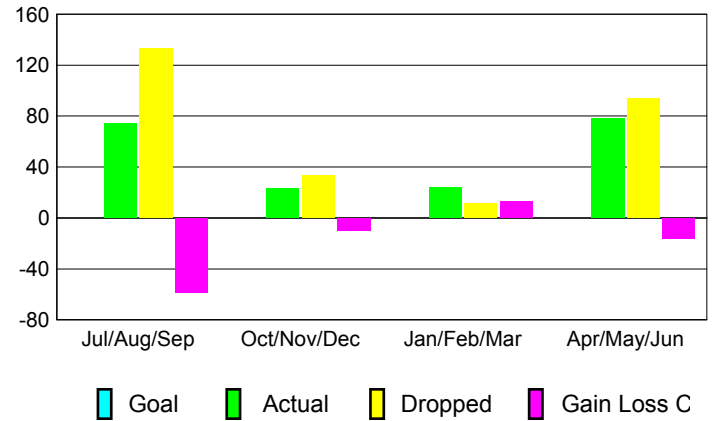

GMT: **HOWARD LEE**

Location: **NETHERLANDS**

GMT CA: **4**

CLUBS

Month	New Club Goal	Actual New Clubs	Actual Dropped Clubs	Gain/Loss of Clubs
2012-2013				
Jul/Aug/Sep	0	0	0	0
Oct/Nov/Dec	0	0	1	-1
Jan/Feb/Mar	0	0	0	0
Apr/May/June	0	1	0	1
Totals	0	1	1	0

MEMBERSHIP

Month	Net Memb Goal	Actual New Memb	Actual Dropped Memb	Gain/Loss of Memb
2012-2013				
Jul/Aug/Sep	0	74	133	-59
Oct/Nov/Dec	0	23	33	-10
Jan/Feb/Mar	0	24	11	13
Apr/May/June	0	78	94	-16
Totals	0	199	271	-72

Club Results 2012-2013
Goal, New, Dropped, Gain/Loss

Membership Results 2012-2013
Goal, New, Dropped, Gain/Loss

YTD Status Quo Clubs 2012-2013

Status Quo Clubs Compared to Status Quo Members

Gender Comparison 2012-2013